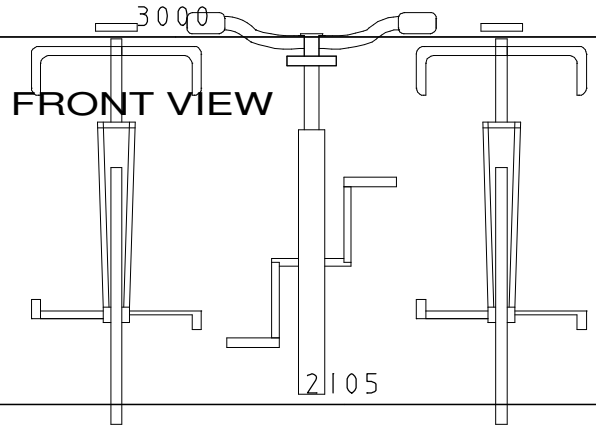

OTHER SIZES & DESIGNS MADE TO ORDER.

PRICE GUIDE £2680  
(PLUS DELIVERY AND FITTING)

Drawing no. -	Rev. -	Client -	Drawn by -		Wood Bank Farm, Brisco, Carlisle CA4 0QP T/F. 01228 512303 M. 07775 645033 E. joiners@woodstylejoinery.co.uk www.woodstylejoinery.co.uk
Title <b>OAK FRAMED                  BIKE SHED &amp; LOG STORE.</b>		Date -	Scales -		