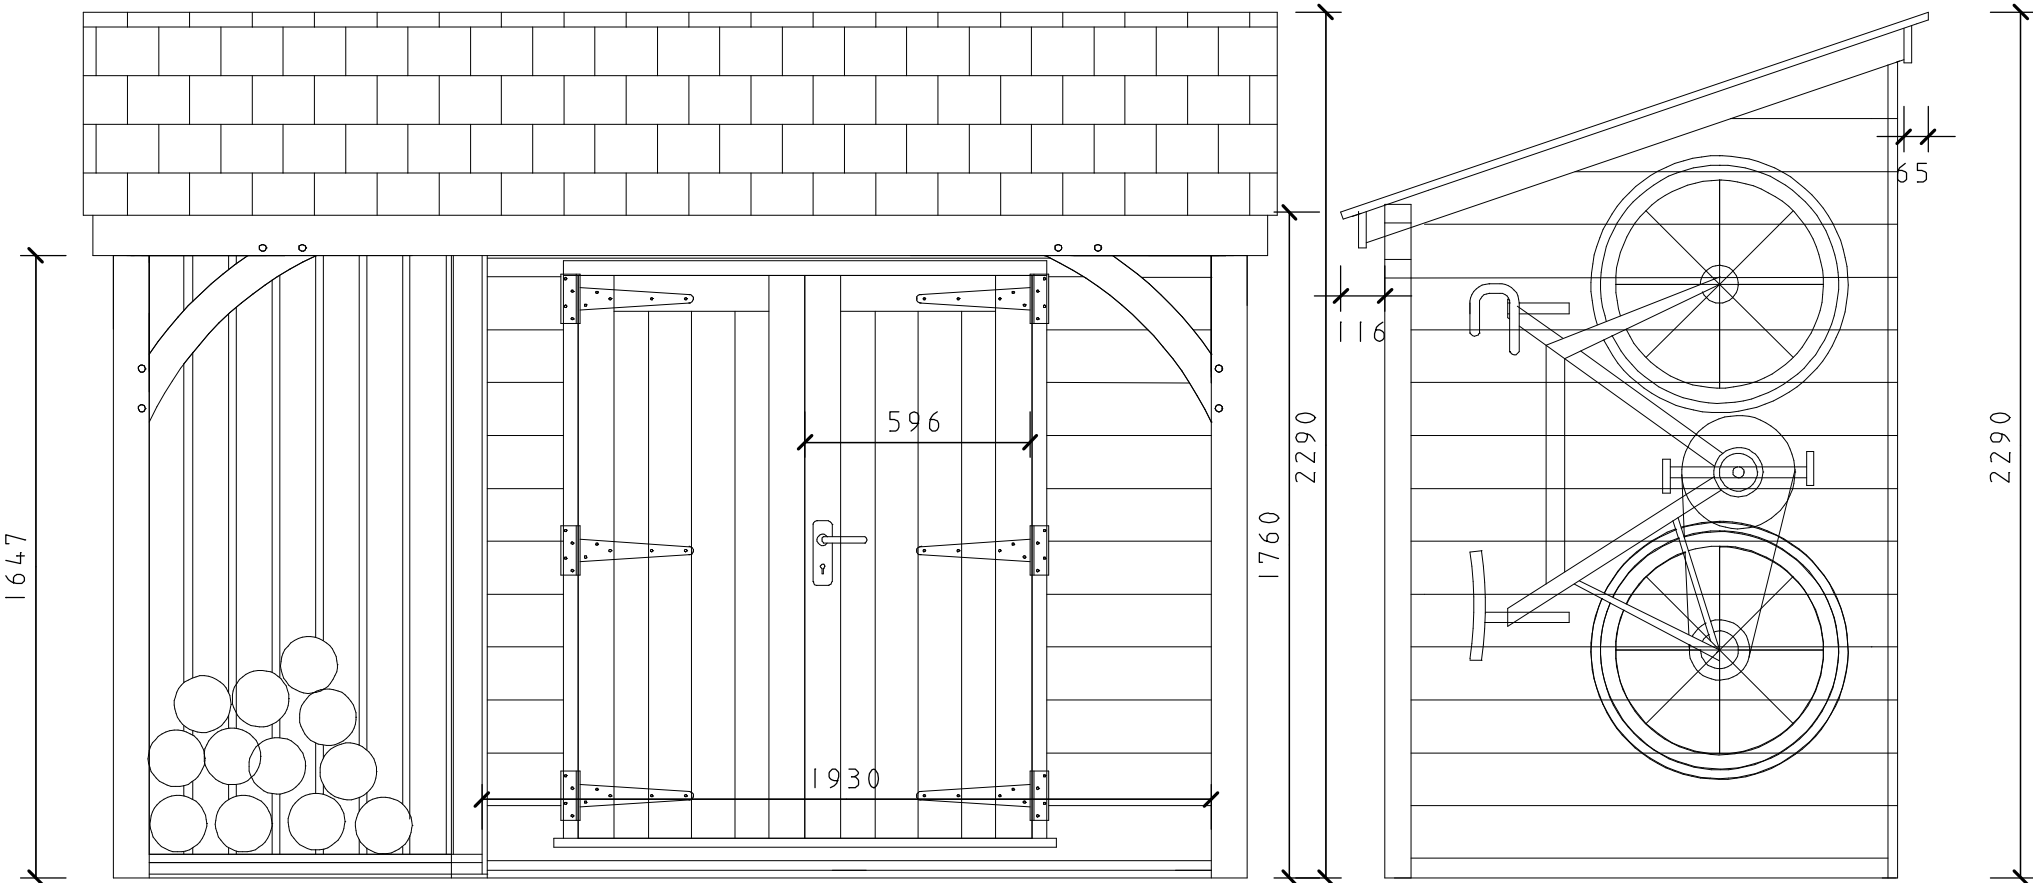

OTHER SIZES & DESIGNS MADE TO ORDER.

PRICE GUIDE £2680  
(PLUS DELIVERY AND FITTING)

Drawing no. -	Rev. -	Client -	Drawn by -		Wood Bank Farm, Brisco, Carlisle CA4 0QP T/F. 01228 512303 M. 07775 645033 E. joiners@woodstylejoinery.co.uk www.woodstylejoinery.co.uk
Title <b>OAK FRAMED                  BIKE SHED &amp; LOG STORE.</b>		Date -	Scales -		