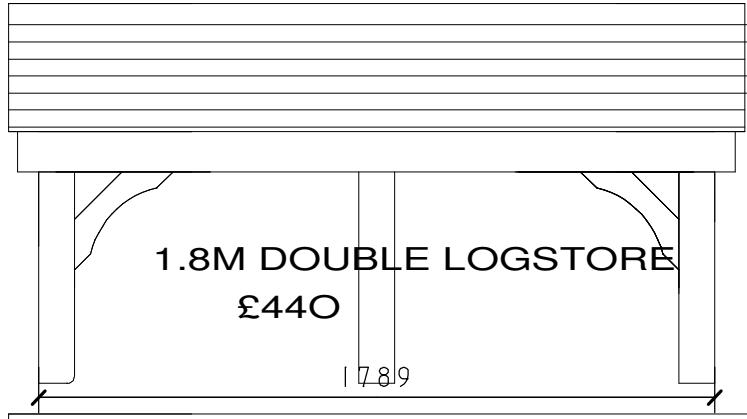

OTHER SIZES MADE TO ORDER, WHEELIE BIN STORES, SHEDS, & BIKE STORES.

Drawing no. -	Rev. -	Client -	Drawn by Alan
Title X- LOGSTORES		Date 31/07/12	Scales - 1/20

Wood Bank Farm,
Brisco, Carlisle CA4 0QP
T/F. 01228 512303
M. 07775 645033
E. joiners@woodstylejoinery.co.uk
www.woodstylejoinery.co.uk