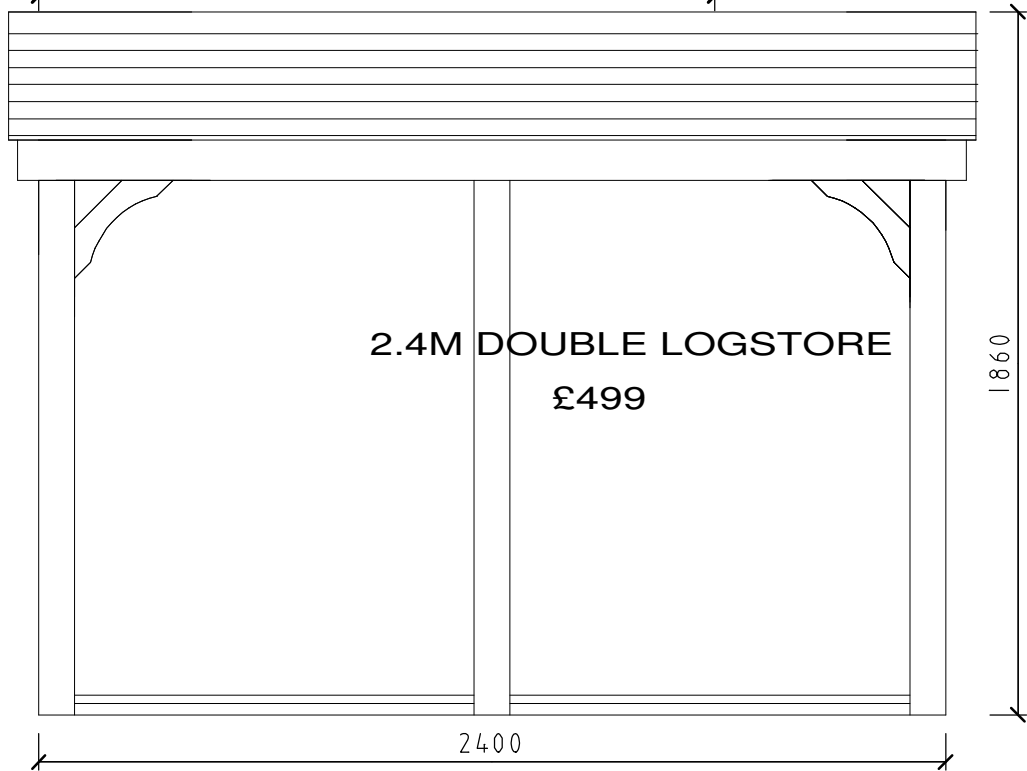

OTHER SIZES MADE TO ORDER, WHEELIE BIN STORES, SHEDS, & BIKE STORES.

Drawing no. -	Rev. -	Client -	Drawn by Alan
Title X- LOGSTORES		Date 31/07/12	Scales - 1/20

Wood Bank Farm,
Brisco, Carlisle CA4 0QP
T/F. 01228 512303
M. 07775 645033
E. joiners@woodstylejoinery.co.uk
www.woodstylejoinery.co.uk