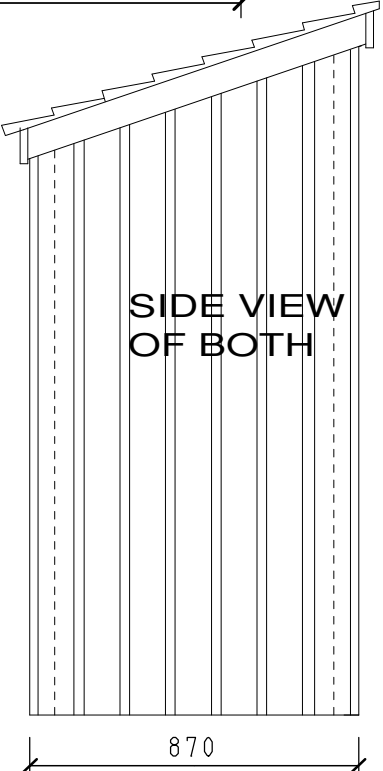

OTHER SIZES MADE TO ORDER, WHEELIE BIN STORES, SHEDS, & BIKE STORES.

Drawing no. -	Rev. -	Client -	Drawn by Alan
Title X- LOGSTORES		Date 31/07/12	Scales - 1/20

Wood Bank Farm,
Brisco, Carlisle CA4 0QP
T/F. 01228 512303
M. 07775 645033
E. joiners@woodstylejoinery.co.uk
www.woodstylejoinery.co.uk