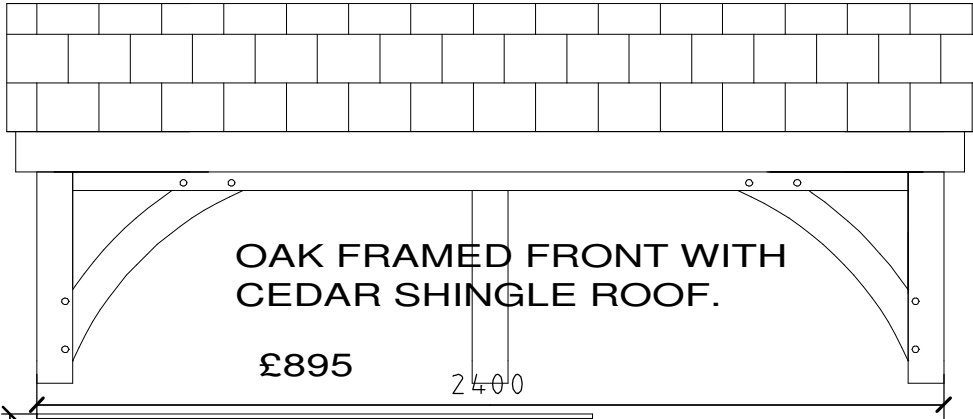

OTHER SIZES MADE TO ORDER, WHEELIE BIN STORES, SHEDS, & BIKE STORES.

Drawing no. -	Rev. -	Client -	Drawn by Alan
Title X- LOGSTORES		Date 31/07/12	Scales - 1/20

Wood Bank Farm,
Brisco, Carlisle CA4 0QP
T/F. 01228 512303
M. 07775 645033
E. joiners@woodstylejoinery.co.uk
www.woodstylejoinery.co.uk