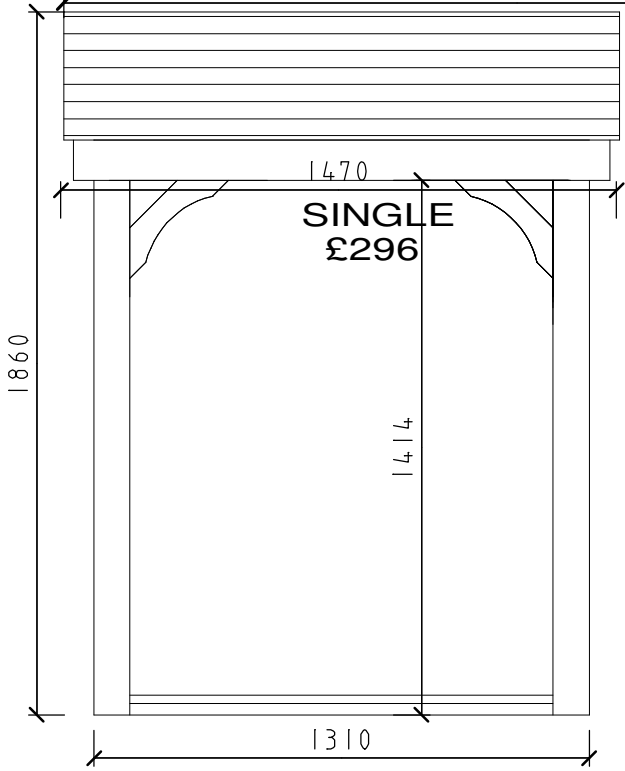

OTHER SIZES MADE TO ORDER, WHEELIE BIN STORES, SHEDS, & BIKE STORES.

Drawing no. -	Rev. -	Client -	Drawn by Alan
Title X- LOGSTORES		Date 31/07/12	Scales - 1/20

Wood Bank Farm,
Brisco, Carlisle CA4 0QP
T/F. 01228 512303
M. 07775 645033
E. joiners@woodstylejoinery.co.uk
www.woodstylejoinery.co.uk