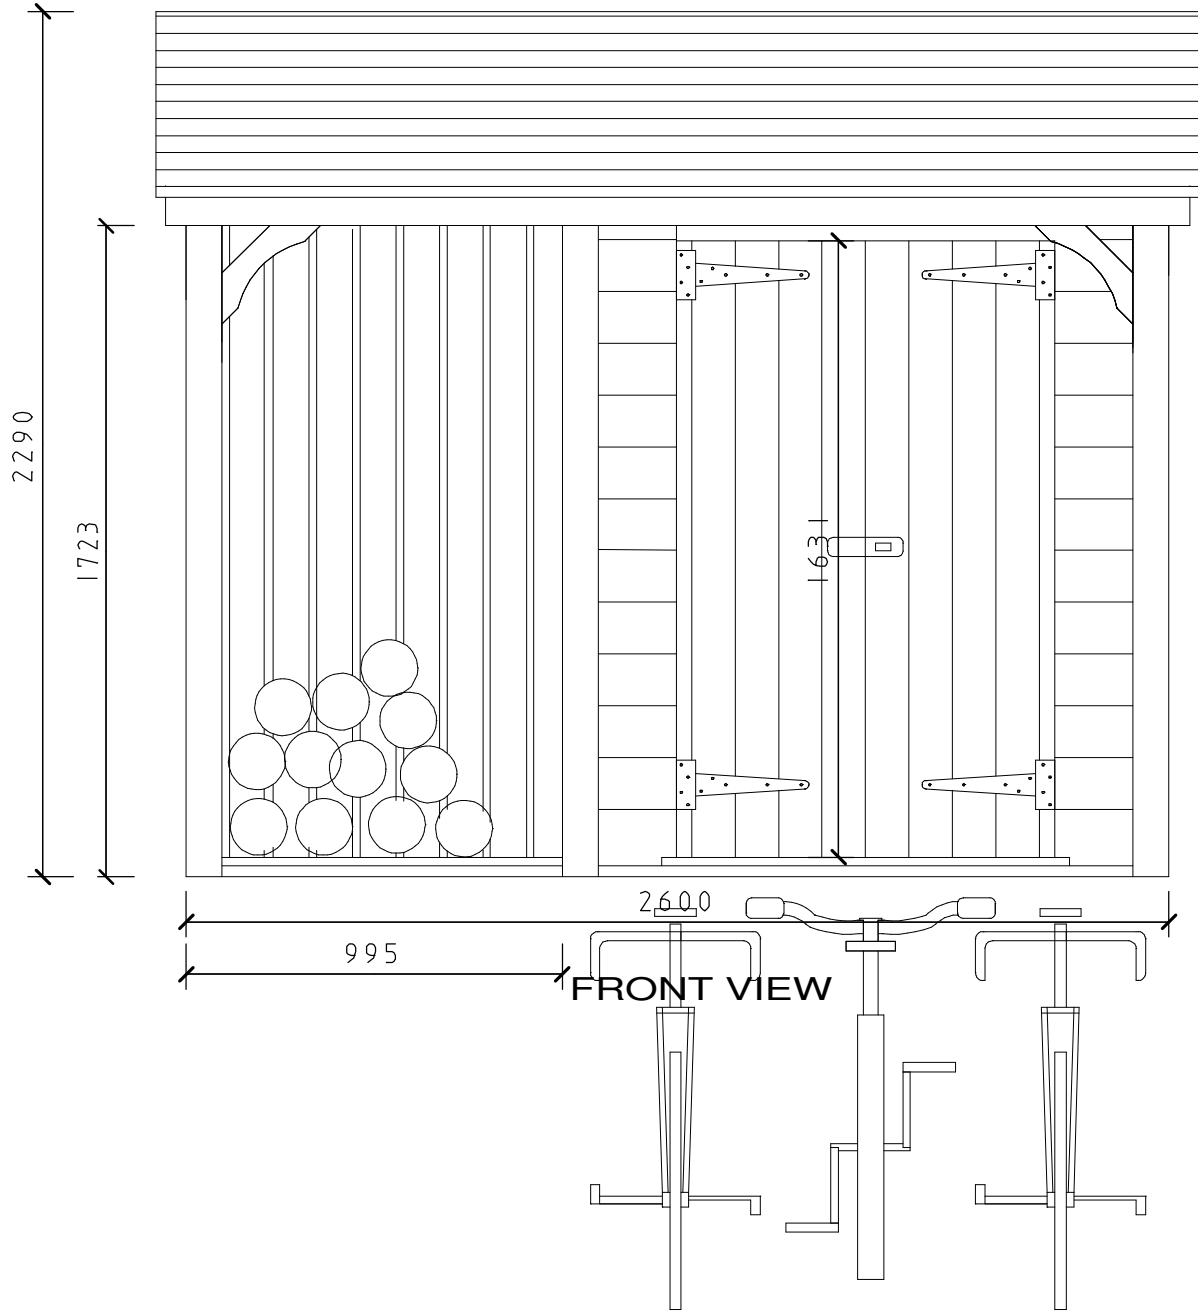

OTHER SIZES & DESIGNS MADE TO ORDER.

FRONT VIEW

SIDE VIEW

PRICE GUIDE £1480  
(PLUS DELIVERY AND FITTING)

Drawing no. -	Rev. -	Client -	Drawn by _
Title <b>BIKE &amp; LOG STORE.</b>		Date -	Scales - © Copyright