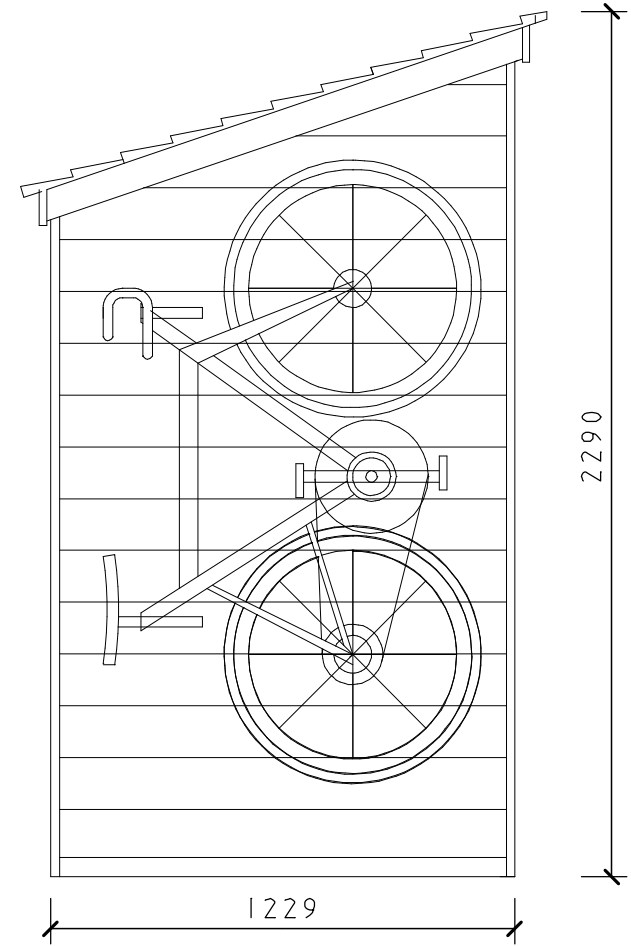

OTHER SIZES & DESIGNS MADE TO ORDER.

FRONT VIEW

SIDE VIEW

PRICE GUIDE £1480  
(PLUS DELIVERY AND FITTING)

Drawing no. -	Rev. -	Client -	Drawn by _
Title <b>BIKE &amp; LOG STORE.</b>		Date -	Scales - © Copyright